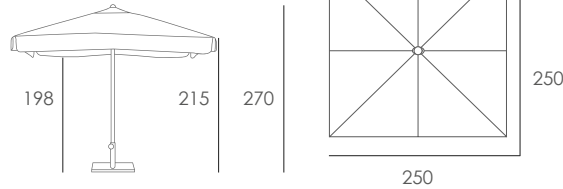

VIGO 250 x 250

intertek
Total Quality. Assured.

Wind Test: 90 Km/h

Valance with airvent
REF.: **SIAP10C2500040P**

Without valance with airvent
REF.: **SIAP10C2500020P**

Tube: ø48 mm

Ribs: 8 | 19 x 13 mm

ES